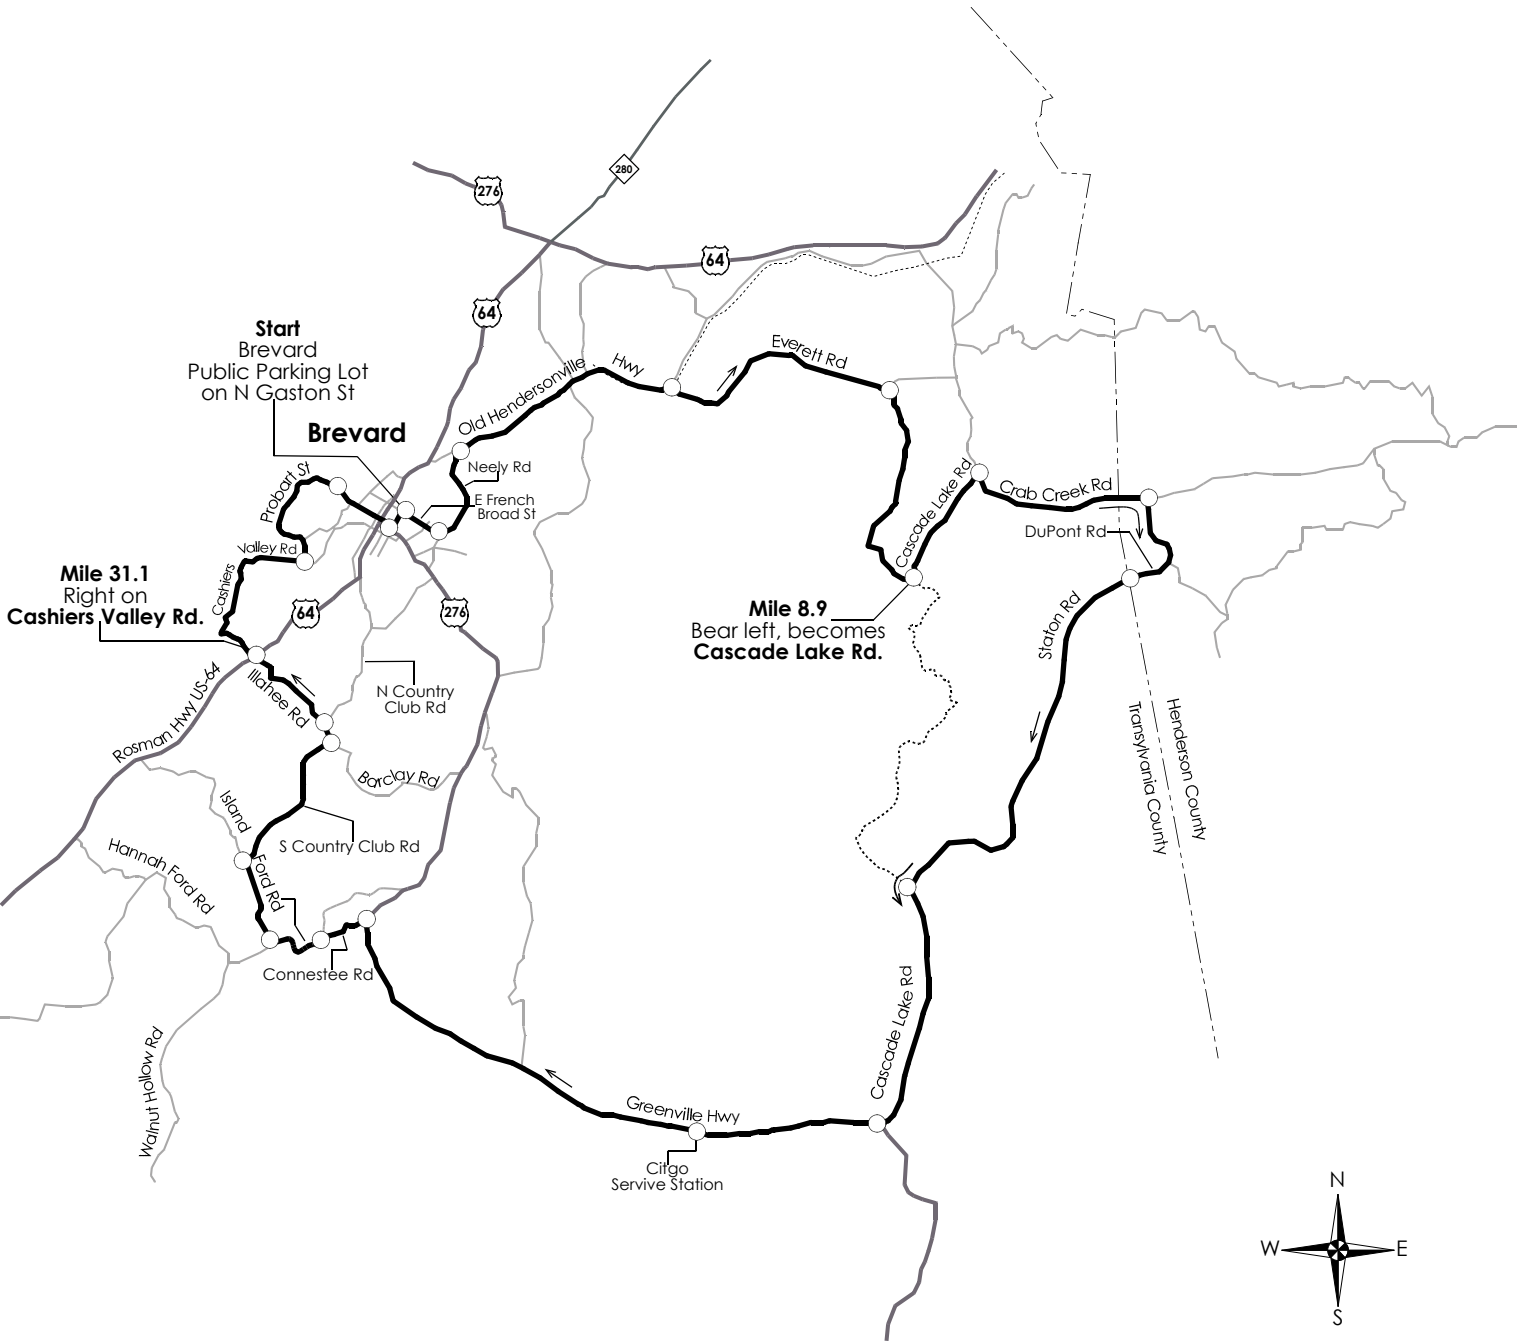

Ride starts at Brevard public parking lot on N Gaston St just north of E Main St / US 276, Brevard, NC.

Total Miles	Go Miles		
0.0	0.0	←	Exit left from Brevard public parking lot onto N Gaston St
0.0+	0.0+	↔	At traffic light, turn left on East Main St/US 276
0.1	0.1	←	Turn left on N Jonhson St — Quotations Coffee Cafe on corner — clean restrooms and great refreshments
0.3	0.2	↗	At stop sign, turn right on E French Broad St
0.7	0.4	←	At stop sign, turn left on Park Ave Becomes Neely Rd
1.7	1.0	↗	At traffic light, turn right on Old Hendersonville Rd / Old 64
3.4	1.7	⚠	Caution: cross railroad track
4.1	0.7	↘	Turn right on Everett Rd Caution: railroad tracks
6.6	2.5	↘	Bear right on Hart Rd
8.9	2.3	↘	Bear left, becomes Cascade Lake Rd
10.2	1.3	↗	At stop sign, turn right on Crab Creek Rd

Total Miles	Go Miles		
12.0	1.8	↘	Turn right on DuPont Rd
13.3	1.3	↑	Straight — becomes Staton Rd Transylvania Co Line
17.5	4.2	↙	At yield sign, turn left on Cascade Lake Rd
20.0	2.5	↗	At stop sign, turn right on Greenville Hwy / US 276 Grammy's Restaurant
22.0	2.0	↑	Straight — Citgo station — refreshments and restrooms
26.0	4.0	←	Turn left on Connestee Rd
26.5	0.5	←	At stop sign, turn left on Island Ford Rd
27.2	0.7	↘	Bear right TRO Island Ford Rd
28.1	0.9	↘	Turn right on S Country Club Rd
29.7	1.6	←	At stop sign, turn left on N Country Club Rd Barclay Rd to right
29.8	0.1	←	Turn left on Illahee Rd

Total Miles	Go Miles		
31.0	1.2	←	At stop sign, turn left on Rosman Hwy US -64 Caution: traffic may be heavy
31.1	0.1	↘	Turn right on Cashiers Valley Rd
32.9	1.8	←	Turn left on Probart St
34.1	1.2	↑	Straight — becomes W Probart Brevard city limits
34.7	0.6	↕	At stop sign, straight across N Caldwell St Caution: traffic may be heavy
34.8	0.1	↕	At stop sign, straight across N Broad St Caution: traffic may be heavy
34.9	0.1	↘	Turn right on N Gaston St and turn left immediately into Brevard public parking lot
End of Ride			
TRO = To Remain On			
Total Ascent 2295'			

Total Miles	Go Miles		

Cascade Caper