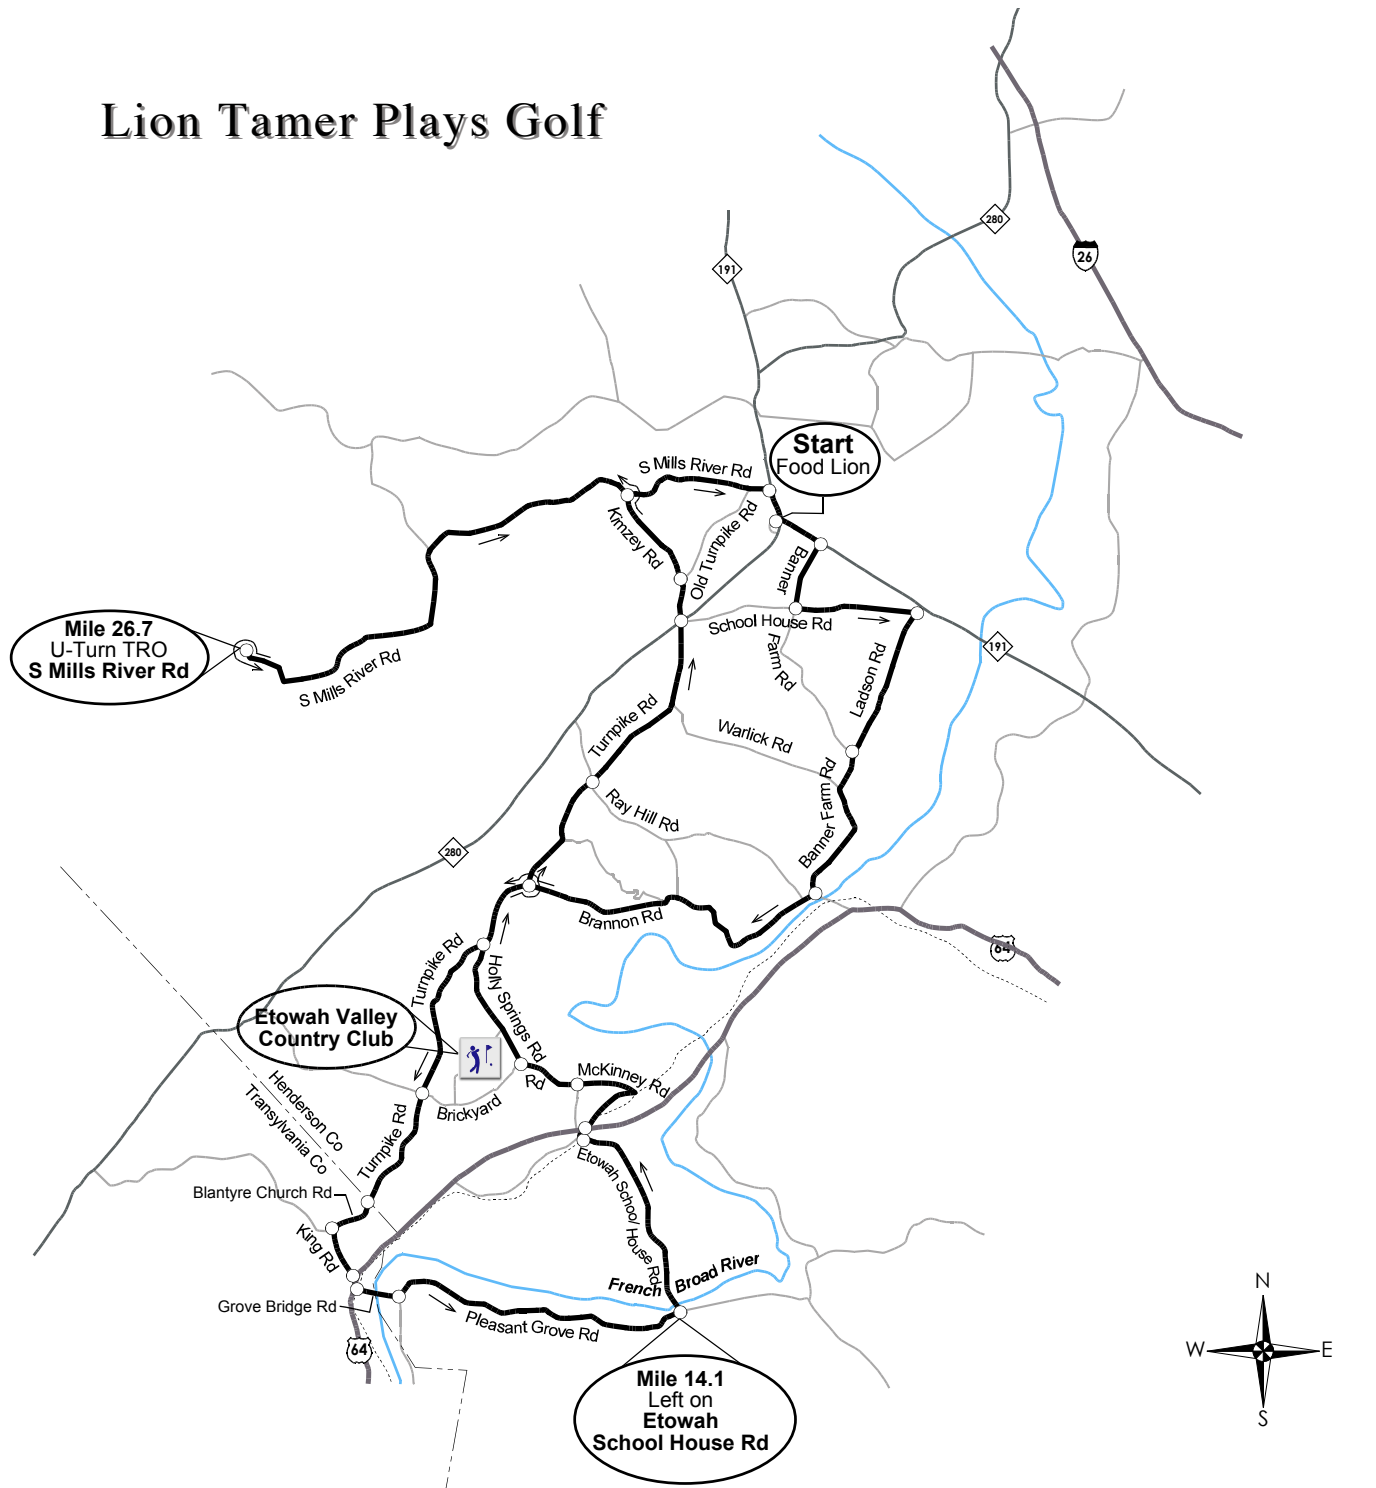

Lion Tamer Plays Golf

Blue Ridge Bicycle Club

Ride begins in Mills River at Food Lion on Cross Rd Dr 0.1 mile from the intersection of Boyleston Hwy / NC 280 and Haywood Rd / NC 191.

Total Miles	Go Miles		
0.0	0.0	↩	Exit left from Food Lion onto Cross Rd Dr
0.1	0.1	⬆️🚦	At traffic light, straight across Boyleston Hwy / NC 280 onto Haywood Rd / NC 191
0.4	0.3	➡️	Turn right on Banner Farm Rd
1.0	0.6	⬅️🛑	At stop sign, turn left on School House Rd
2.0	1.0	➡️	Turn right on Ladson Rd
3.3	1.3	⬆️🛑	At stop sign, straight onto Banner Farm Rd
3.6	0.3	⬆️	Straight — Warlick Rd on right
4.5	0.9	➡️	Turn right on Brannon Rd
7.3	2.8	⬅️🛑	At stop sign, turn left on Turnpike Rd
7.9	0.6	↘️	Bear right TRO Turnpike Rd Holly Springs on left
9.4	1.5	⬆️🛑	Straight— across Brickyard Rd TRO Turnpike Rd
10.5	1.1	⬆️	Straight — becomes Blantyre Church Rd

Total Miles	Go Miles		
10.9	0.4	↘️🛑	Bear left on King Rd
11.2	0.3	➡️🛑	At stop sign, turn right on US 64
11.2+	0.0+	⬅️🚧	Jog left on Grove Bridge Rd Caution: cross railroad tracks
11.6	0.4	⬅️🛑	At stop sign, turn left on Pleasant Grove Rd
14.1	2.5	↩	Turn left on Etowah School Rd and cross bridge over French Broad River
15.9	1.8	🚧➡️	Caution: cross railroad tracks, turn right on Old Hwy 64
16.0	0.1	⬆️🚦	At traffic light, straight across US 64 onto McKinney Rd
16.9	0.9	⬆️🛑	At stop sign, straight onto Brickyard Rd
17.4	0.5	➡️	Turn right on Holly Springs Rd Keep your eyes open. You might see Lion Tamer and Tiger teeing off together on the Etowah golf course.
18.6	1.2	⬆️	Straight — onto Turnpike Rd
19.2	0.6	↘️	Bear left TRO Turnpike Rd Brannon Rd on right
20.2	0.8	⬆️	Straight — TRO Turnpike Rd
21.1	0.9	⬆️	Straight — Warlick Rd on right

Total Miles	Go Miles		
21.7	0.6	⬅️🛑	At stop sign, turn left on School House Rd
21.7+	0.0+	⬆️🚦	At traffic light — straight across Boyleston Hwy onto Old Turnpike Rd
22.0	0.3	↩	Turn left on Kimzey Rd
23.0	1.0	⬅️🛑	At stop sign, turn left on S Mills River Rd
26.7	3.7	↺	Make U-Turn TRO S Mills River Rd
31.7	5.0	➡️🚦	At traffic light, turn right on Boyleston Hwy
31.9	0.2	➡️🚦	At traffic light, turn right on Cross Rd Dr
32.0	0.1	➡️	Turn right into Food Lion
End of Ride			
TRO = To Remain On			
Total Ascent 1706'			

Total Miles	Go Miles		

Lion Tamer Plays Golf