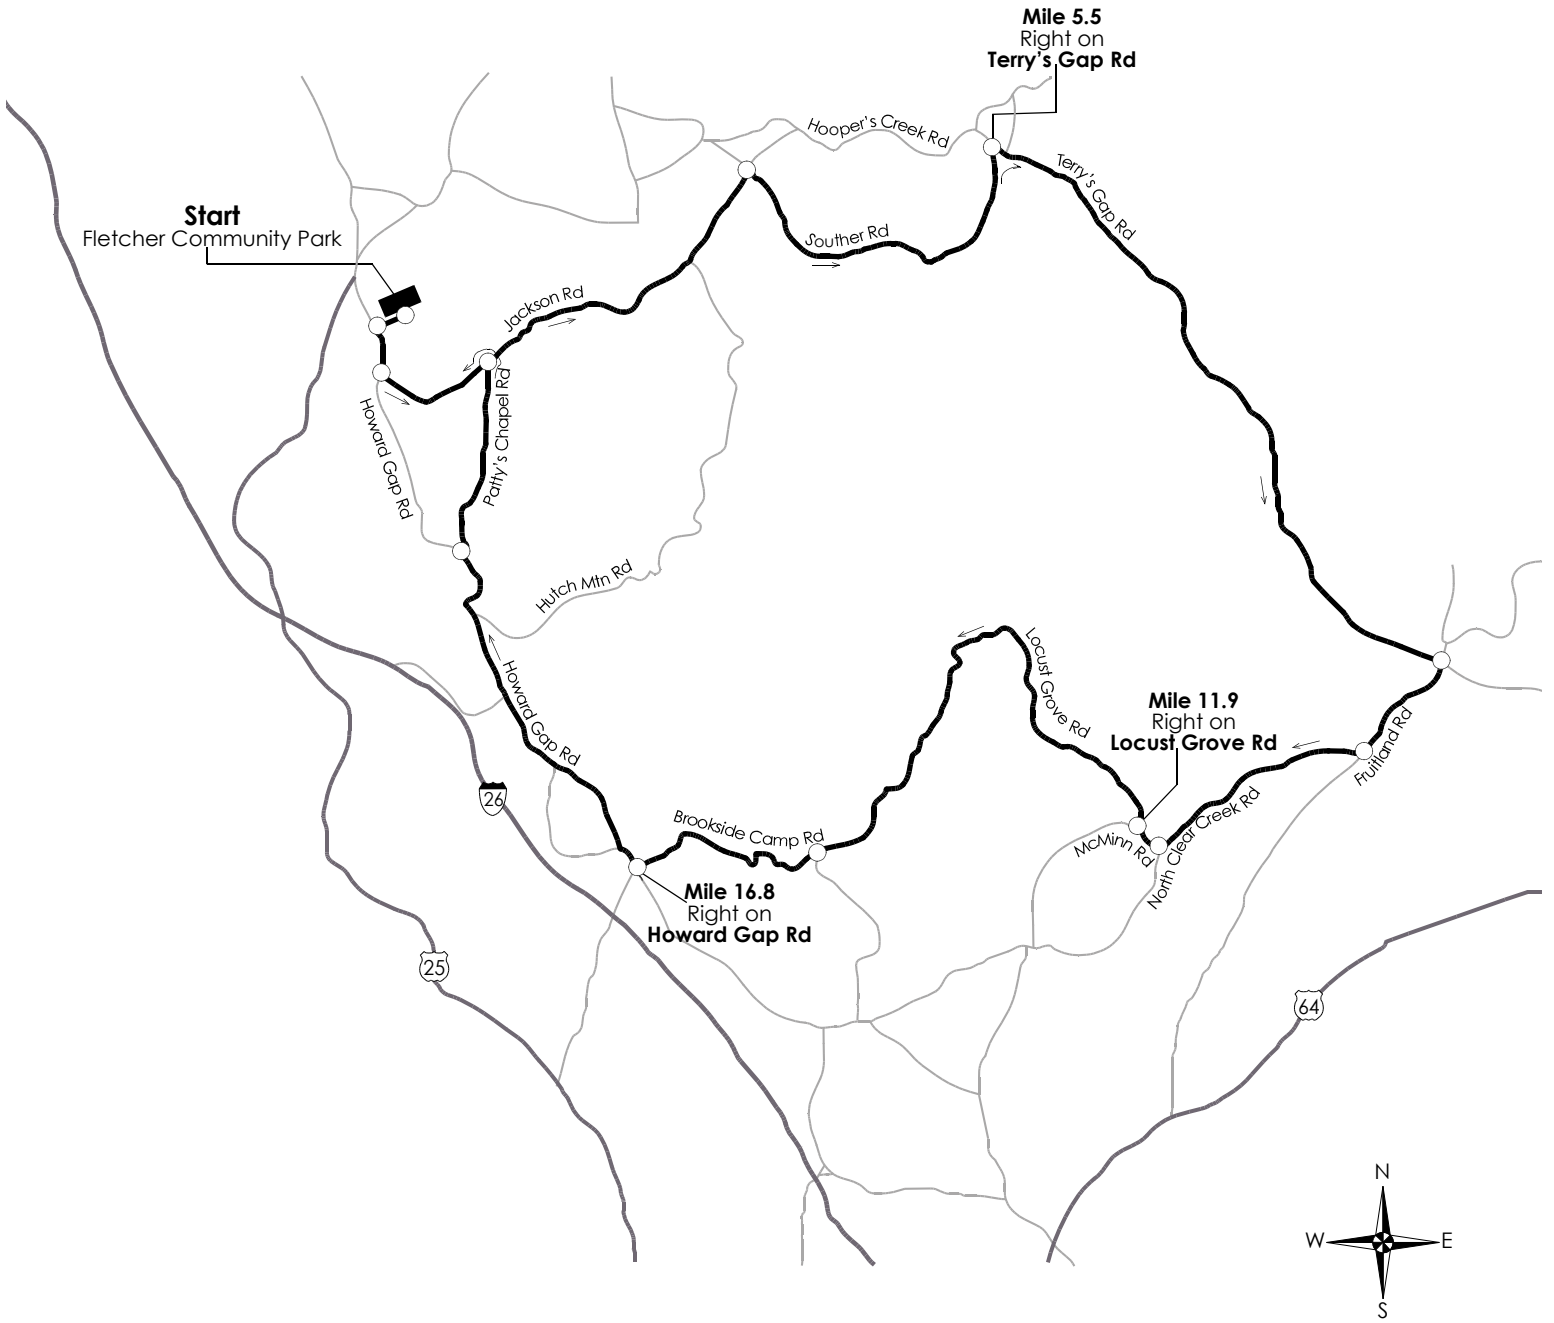

# Fletcher Park Locust Grove

Blue Ridge Bicycle Club

Ride begins at the Fletcher Community Park on Howard Gap Rd, 0.3 of a mile from the traffic light on Hendersonville Rd in Fletcher.

Total Miles	Go Miles		
0.0	0.0	➔	Exit <b>right</b> on Fletcher Community Park approach road
0.2	0.2	⬅️🛑	At stop sign, turn <b>left</b> on Howard Gap Rd
0.5	0.3	⬅️	Turn <b>left</b> on Jackson Rd
3.2	2.7	➔	Turn <b>right</b> on Souther Rd
5.5	2.3	➔🛑	At stop sign, turn <b>right</b> on Terry's Gap Rd
9.7	4.2	➔🛑	At stop sign, turn right on Fruitland Rd
10.5	0.8	➔	Turn <b>right</b> on North Clear Creek Rd
11.8	1.3	➔	Turn <b>right</b> on McMinn Rd
11.9	0.1	➔	Turn <b>right</b> on Locust Grove Rd
15.3	3.4	➔	Turn <b>right</b> on Brookside Camp Rd
16.8	1.5	➔🛑🗨️	At stop sign and blinker, turn <b>right</b> on Howard Gap Rd
19.1	2.3	➔	Turn <b>right</b> on Patty's Chapel Rd
20.3	1.2	⬅️🛑	At stop sign, turn <b>left</b> on Jackson Rd

1

Total Miles	Go Miles		
21.0	0.7	➔🛑	At stop sign, turn <b>right</b> on Howard Gap Rd
21.3	0.7	➔	Turn <b>right</b> on approach road to Fletcher Community Park
21.5	0.2	⬅️	Turn <b>left</b> into parking lot
			End of Ride
			Total Ascent 1655'

2

Total Miles	Go Miles		

3

Total Miles	Go Miles		

4

# Fletcher Park Locust Grove