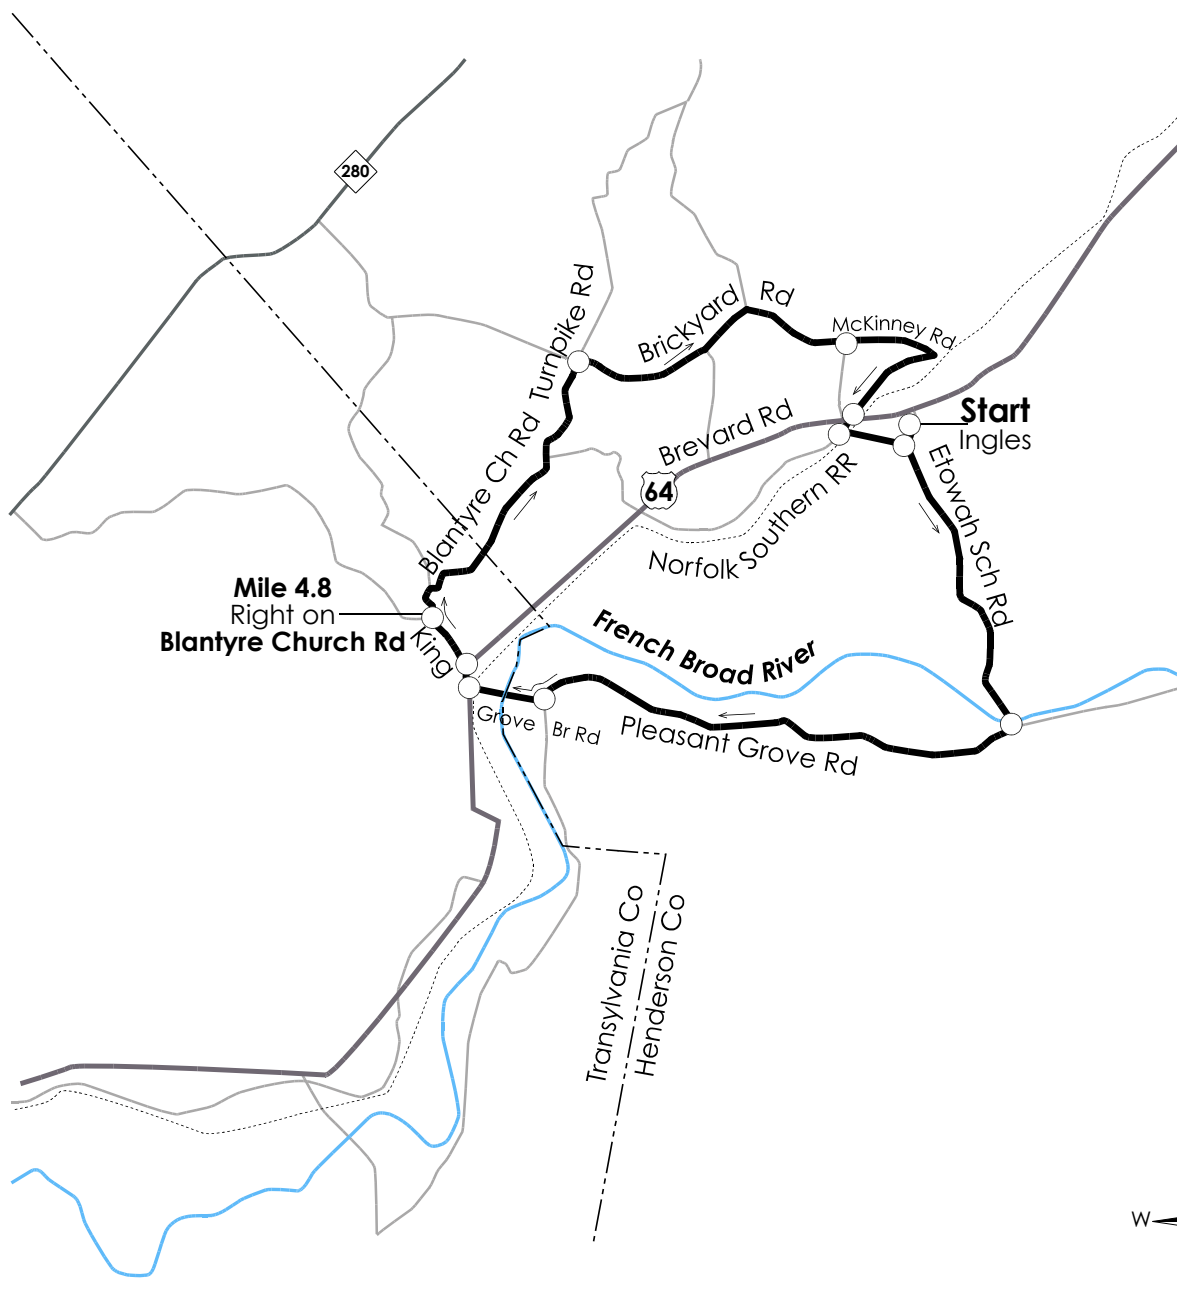

Etowah Easy Ride

Blue Ridge Bicycle Club

Ride begins. at Ingles in Etowah on US 64.

Total Miles	Go Miles		
0.0	0.0	➔	At stop sign, exit right from Ingles' parking lot onto Etowah Park Rd
0.1	0.1	➤	At stop sign, turn left on Etowah School Rd
1.6	1.5	➔	At stop sign, turn right on Pleasant Grove Rd after crossing bridge over French Broad River
4.0	2.4	➔	Turn right on Grove Bridge Rd
4.4	0.4	➔	Caution: cross railroad track At stop sign, turn right on US 64 / Hendersonville Hwy
4.4+	0.0+	➤	Turn left immediately on King Rd
4.8	0.4	➔	Bear right on Blantyre Church Rd Becomes Turnpike Rd
6.3	1.5	➔	At stop sign, turn right on Brickyard Rd
7.7	1.4	➔	At stop sign, straight onto Mckinney Rd
8.7	1.0	➔	At traffic light, straight across US 64 Brevard Rd

1

Total Miles	Go Miles		
8.8	0.1	➤	Turn left on Etowah School Rd Caution: cross railroad track
9.1	0.3	➤	Turn left on Etowah Park Rd
9.2	0.1	➤	Turn left into Ingles' parking lot
			End of Ride
			Total Ascent 435'

2

Total Miles	Go Miles		

3

Total Miles	Go Miles		

4

Etowah Easy Ride

Profile